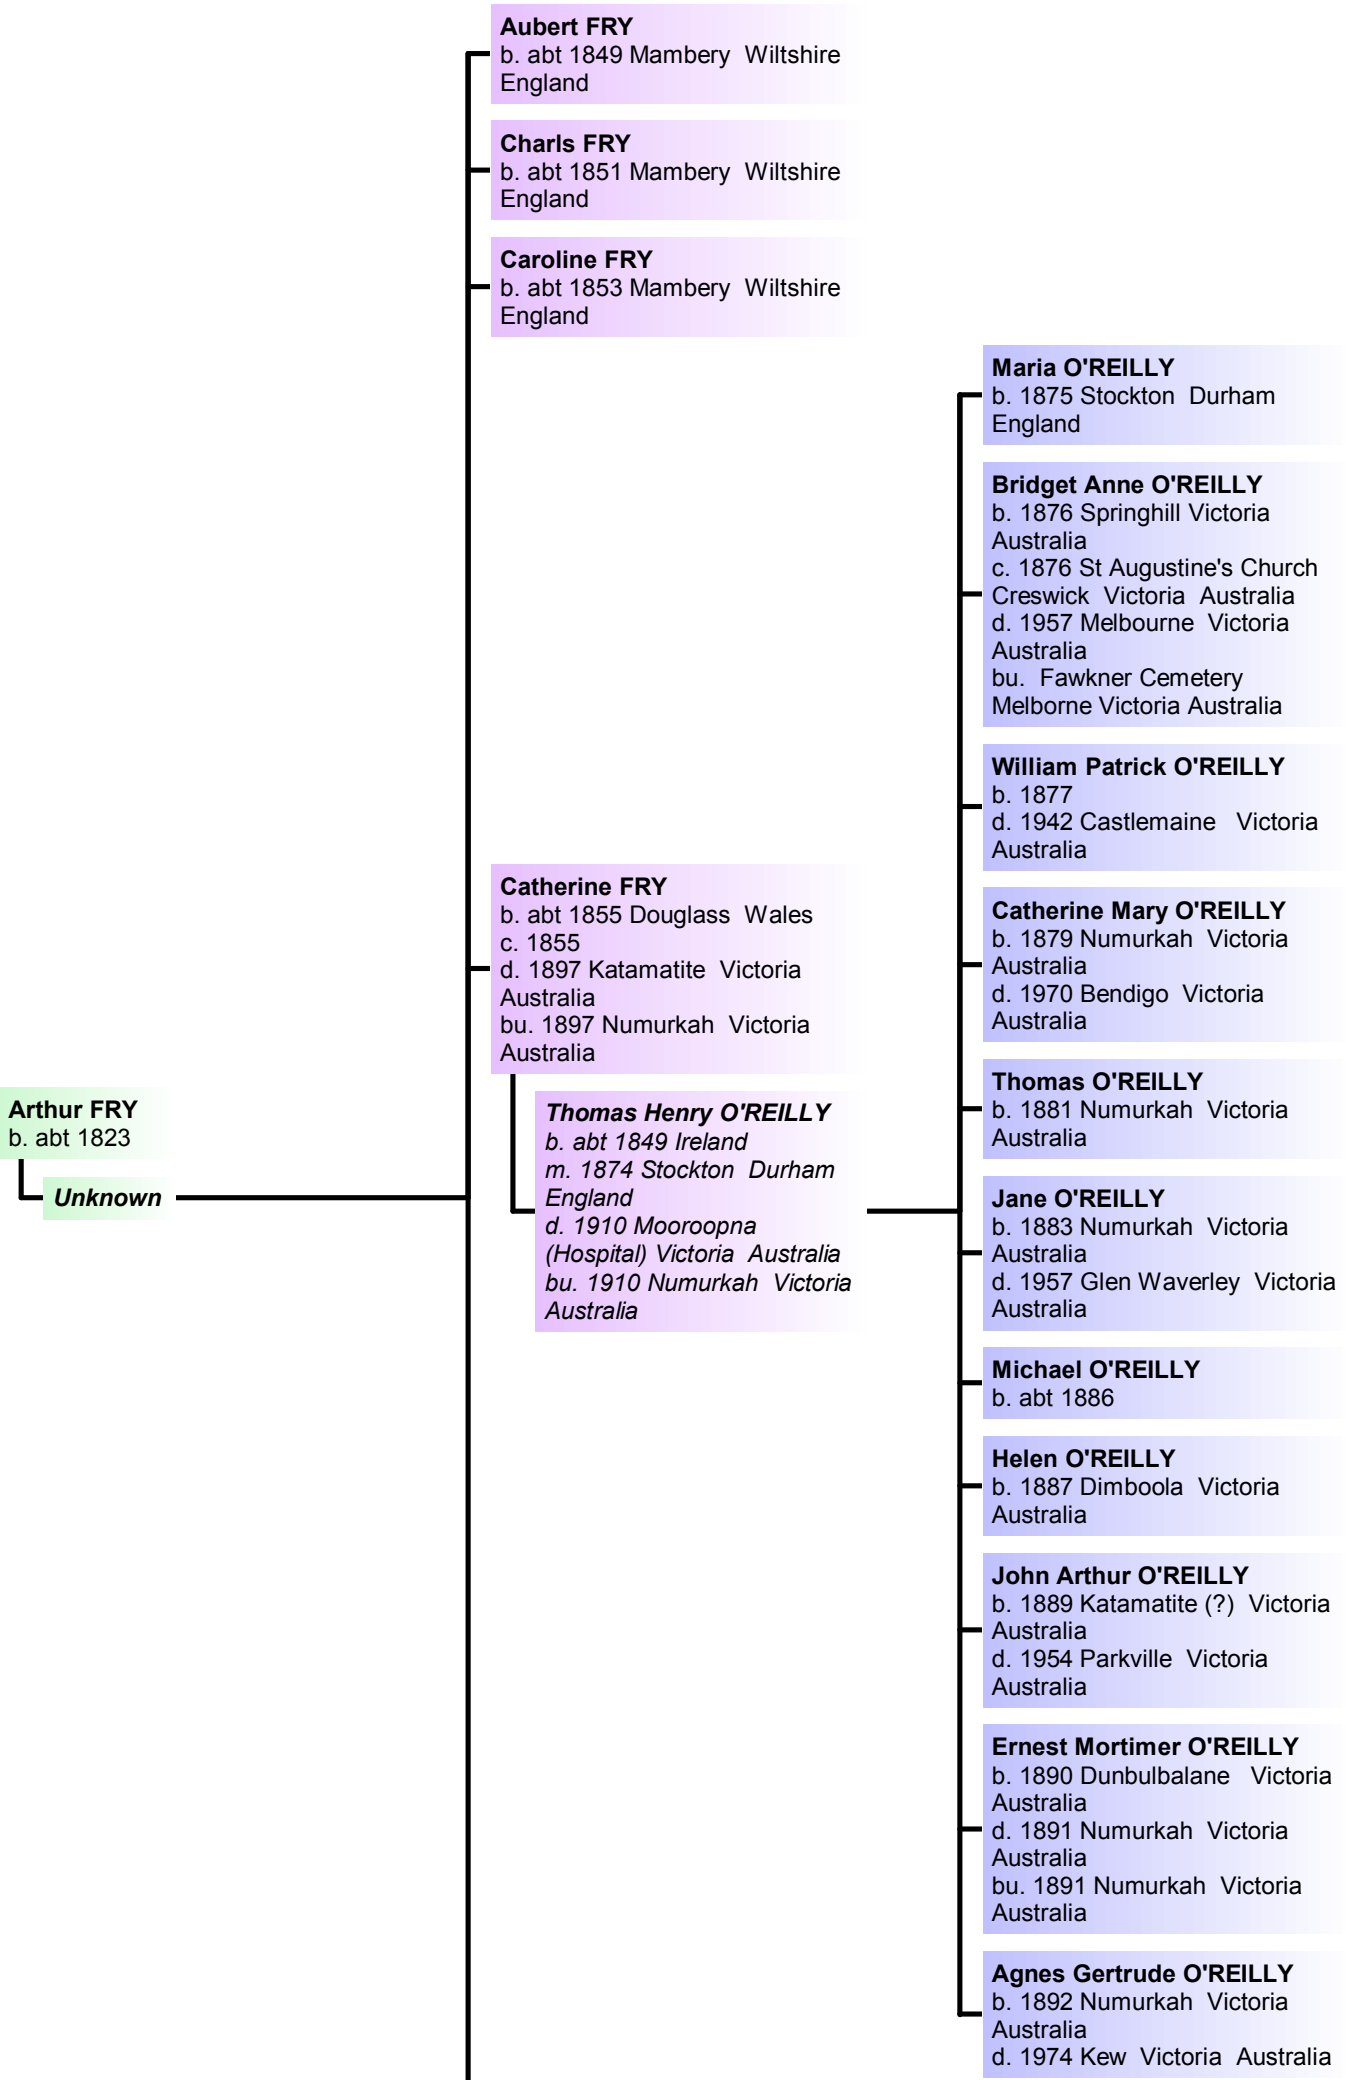

## Descendants of Arthur FRY

**Leaney FRY**  
b. abt 1859 Douglass Wales

**Sackaell FRY**  
b. abt 1864 Middlesborough  
Yorkshire England

**Isabella FRY**  
b. abt 1866 Middlesborough  
Yorkshire England