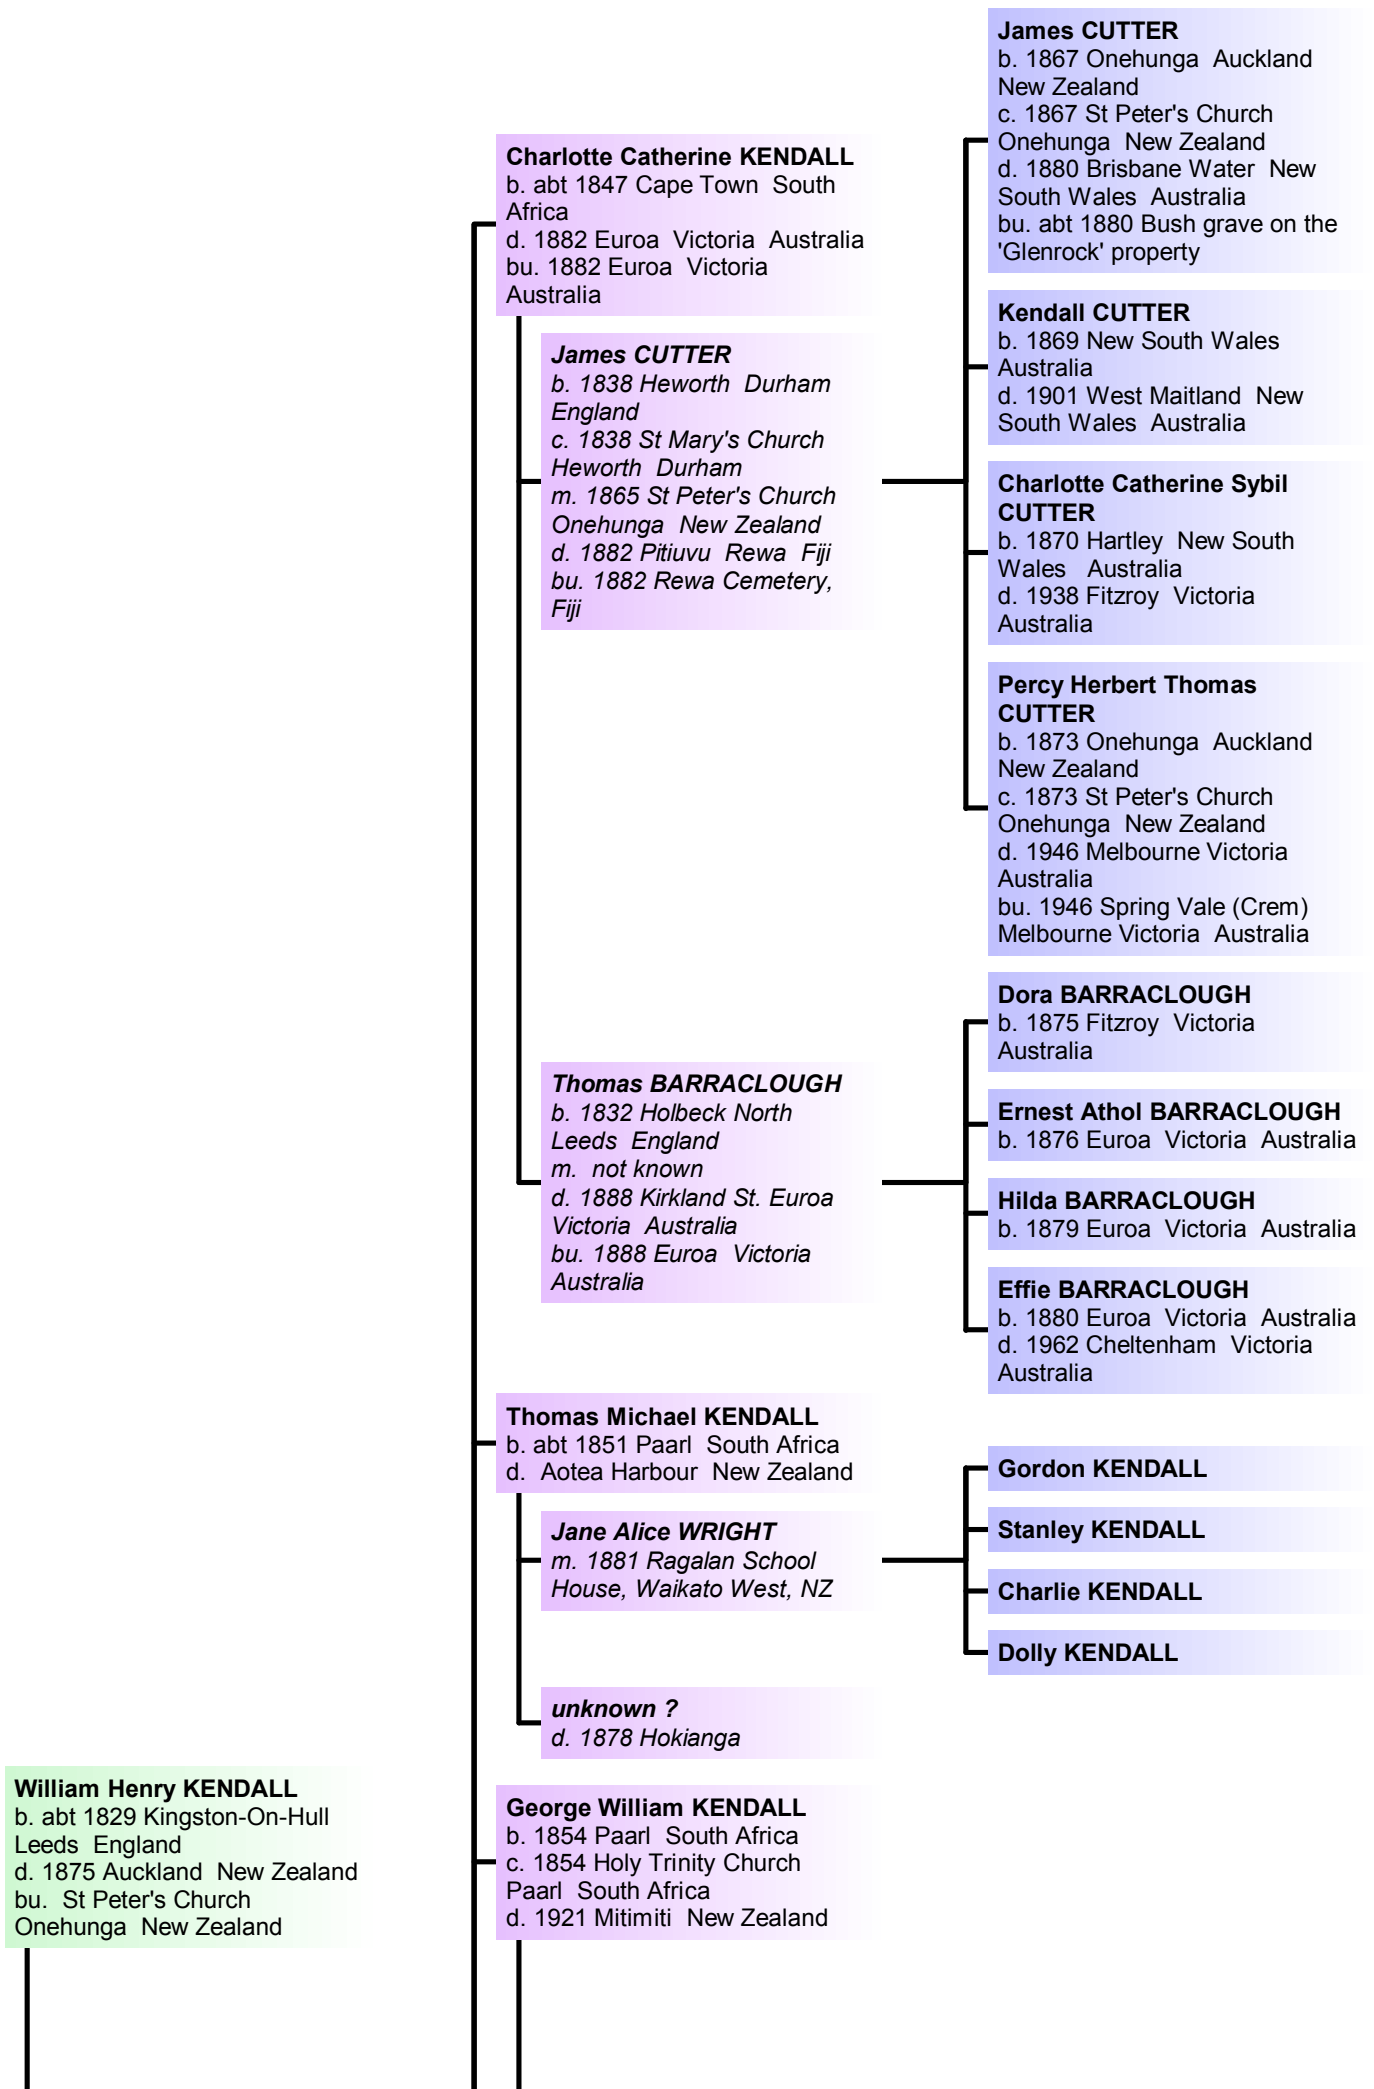

Descendants of William Henry KENDALL

Maria MITTENS
 b. 1825 St Helena Island
 m. abt 1845/46 Cape Town
 South Africa
 d. 1877 Auckland New
 Zealand
 bu. St Peter's Church
 Onehunga New Zealand

Neta ATAMA
 b. 1854
 m. 1876 Waiparera
 Hokianga New Zealand
 d. 1933 Waiparera Hokianga
 NZ

William VAUGHAN

Clarabel VAUGHAN

Leslie VAUGHAN

Harry VAUGHAN

Kendall VAUGHAN

Van VAUGHAN